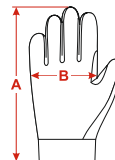

Premium grade leather gloves designed for maximum durability and dexterity with work on ropes. The palm features two layers of leather with aramid stitching. Elastic inserts on the back optimize flexibility. Soft rubber padding on the knuckles for protection from impacts. Neoprene cuff with Velcro closure. CE EN 388 certified for mechanical risks (protection values: abrasion 4, cutting 1, tearing 3, perforation 3). Available in 5 sizes: S, M, L, XL, XXL.

Available in 5 sizes: S, M, L, XL, XXL.

AXION BLACK
Ref.187903

		AXION				
		S	M	L	XL	XXL
A	8.75"	9.25"	9.70"	10.10"	10.30"	
	22.25 cm	23.50 cm	24.65 cm	25.65 cm	26.20 cm	
B	3.50"	3.75"	4.00"	4.25"	5.00"	
	8.90 cm	9.55 cm	10.15 cm	10.80 cm	12.70 cm	

Ref.	Product name	Sizes	Weight / Pair Size (L)		Material	EN 388:2016+A1:2018					EAC
			g	oz		Abrasion	Cutting	Tearing	Puncture	Cut TDM	
1879 187903	AXION AXION BLACK	S M L XL XXL	140	4.9	Leather	3	1	3	3	X	•