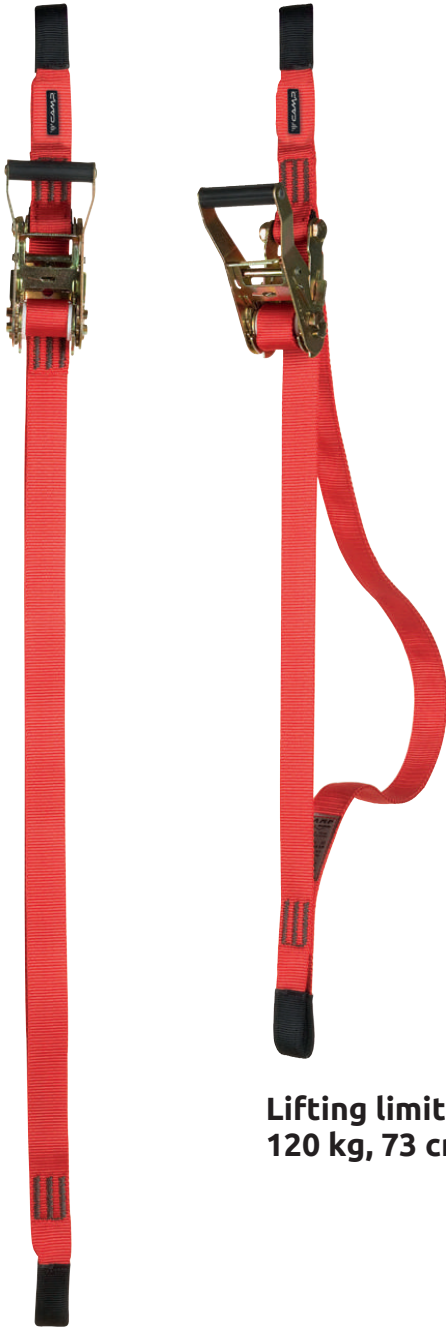

# GRAVITY RESCUE RATCHET

RESCUE LIFTING DEVICE

Ref. 3122

SELF RESCUE, TEAM RESCUE, ROPE ACCESS

Compact, robust and easy-to-use rescue lifting device.

It is used to lift the victim up, disconnect his/her fall-arrest system and rappel him/her to the ground.

Made with 33 mm polyester webbing and equipped with carbon steel ratchet.

Lifting limits: 120 kg, 73 cm.

EN 354 certification with 22 kN full strength.

**Lifting limits:  
120 kg, 73 cm**

Ref.	Product name	Weight		Length	Strength	Working load Max	CE	EAC
		g	oz	cm	kN	kg		
3122	GRAVITY RESCUE RATCHET	720	25.4	37-110	22	120	EN 354	•