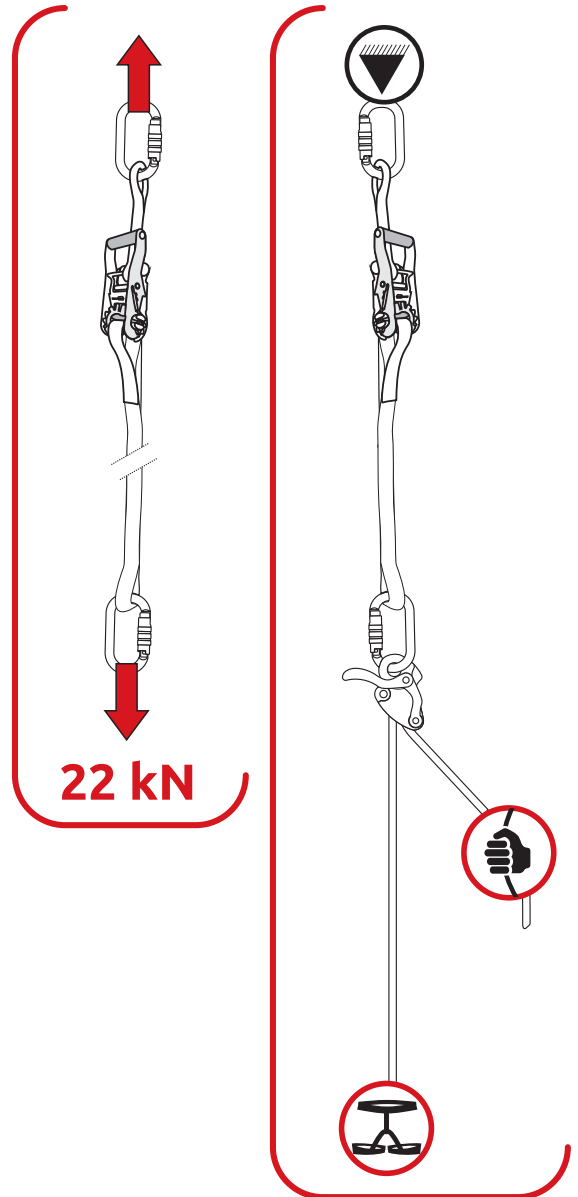

# GRAVITY RESCUE RATCHET

RESCUE LIFTING DEVICE

Ref. 3122

SELF RESCUE, TEAM RESCUE, ROPE ACCESS

Compact, robust and easy-to-use rescue lifting device.

It is used to lift the victim up, disconnect his/her fall-arrest system and rappel him/her to the ground.

Made with 33 mm polyester webbing and equipped with carbon steel ratchet.

Lifting limits: 120 kg, 73 cm.

EN 354 certification with 22 kN full strength.

**Lifting limits:  
120 kg, 73 cm**

Ref.	Product name	Weight		Length	Strength	Working load Max	CE	EAC
		g	oz	cm	kN	kg		
3122	GRAVITY RESCUE RATCHET	720	25.4	37-110	22	120	EN 354	•